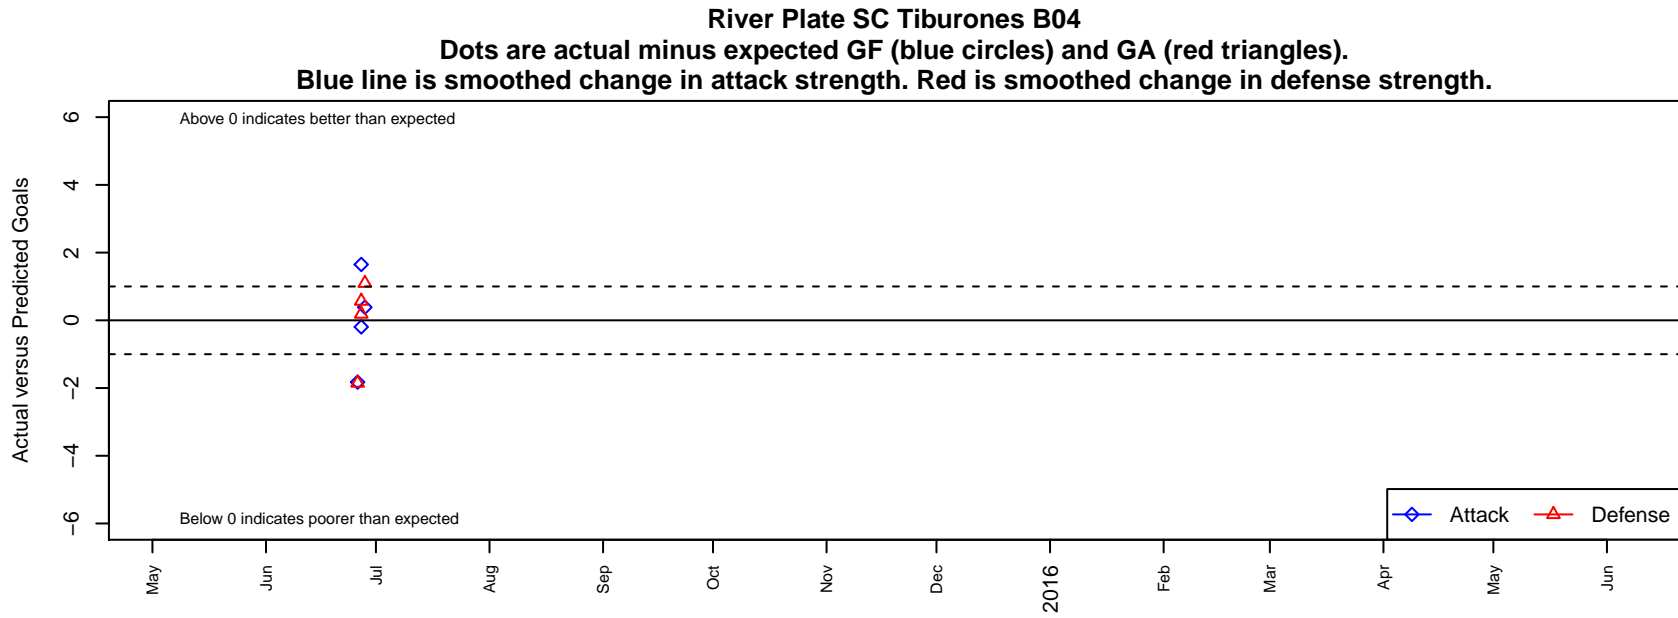

River Plate SC Tiburones B04

River Plate SC
NE Portland, OR
B04 total strength=411
attack=0.39 defense=0.17
notes= RPFC; NPS

alt names used:
River Plate Tiburones B04

Venues played:
2015 Capital Cup BU11 Silver